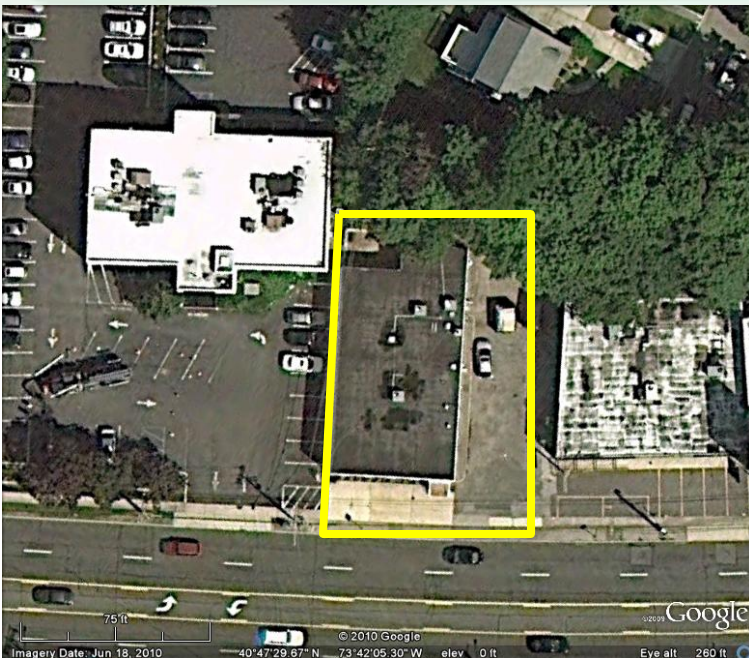

1205 Northern Blvd.

Manhasset, NY

Office for Lease

Building Size: 4,360 sf

\$25.00 psf plus electric

- Single Tenant Building
- 13 Car Parking
- Near LIRR and LIE
- Near Restaurants and Shopping

For Additional Information Contact
Broker: